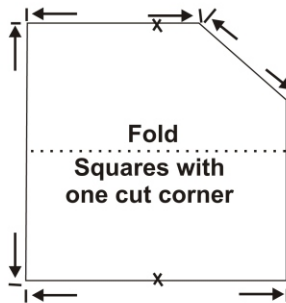

COSTOM DELUXE COVER LAYOUT

Please mark appropriate figure - use inches"
Measure from outside edge of tub.
Add if needed (including on inground spas).
We build to your dimensions.

AVAILABLE COLORS

- ☐ Lt. Gray
- ☐ Prestige Gray
- ☐ Charcoal
- ☐ Black
- ☐ Lt. Blue
- ☐ Navy
- ☐ Teal
- ☐ Hunter Green
- ☐ White
- ☐ Sand
- ☐ Prestige Teak
- ☐ Brown
- ☐ Old Teak
- ☐ Burgundy

STYLE

- ☐ Classic
- ☐ Prestige
- ☐ Walk-On