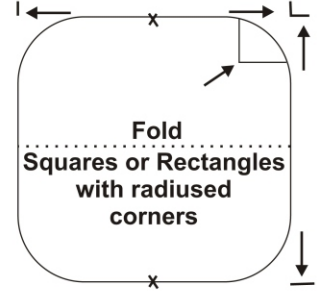

COSTOM DELUXE COVER LAYOUT

Please mark appropriate figure - use inches"
Measure from outside edge of tub.
Add if needed (including on inground spas).
We build to your dimensions.

AVAILABLE COLORS

- ☐ Lt. Gray
- ☐ Prestige Gray
- ☐ Charcoal
- ☐ Black
- ☐ Lt. Blue
- ☐ Navy
- ☐ Teal
- ☐ Hunter Green
- ☐ White
- ☐ Sand
- ☐ Prestige Teak
- ☐ Brown
- ☐ Old Teak
- ☐ Burgundy

STYLE

- ☐ Classic
- ☐ Prestige
- ☐ Walk-On