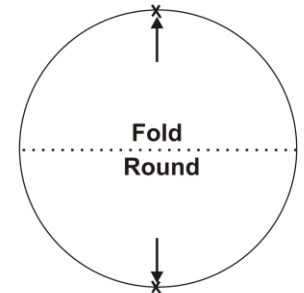

DRAW YOUR OWN:

SPA MAKE AND MODEL: _____

Buyer / Company: _____

Phone No.: _____

Address: _____

_____
_____

Ship To: _____

Phone No.: _____

Address: _____

_____
_____