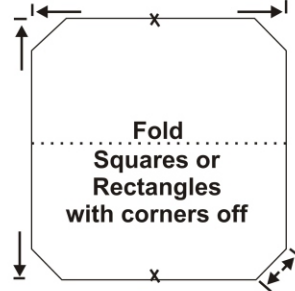

COSTOM DELUXE COVER LAYOUT

Please mark appropriate figure - use inches"
Measure from outside edge of tub.
Add if needed (including on inground spas).
We build to your dimensions.

AVAILABLE COLORS

- ☐ Lt. Gray
- ☐ Prestige Gray
- ☐ Charcoal
- ☐ Black
- ☐ Lt. Blue
- ☐ Navy
- ☐ Teal
- ☐ Hunter Green
- ☐ White
- ☐ Sand
- ☐ Prestige Teak
- ☐ Brown
- ☐ Old Teak
- ☐ Burgundy

STYLE

- ☐ Classic
- ☐ Prestige
- ☐ Walk-On