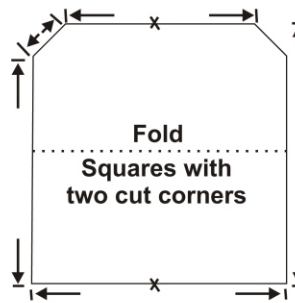

COSTOM DELUXE COVER LAYOUT

Please mark appropriate figure - use inches"
Measure from outside edge of tub.
Add if needed (including on inground spas).
We build to your dimensions.

AVAILABLE COLORS

- ☐ Lt. Gray
- ☐ Prestige Gray
- ☐ Charcoal
- ☐ Black
- ☐ Lt. Blue
- ☐ Navy
- ☐ Teal
- ☐ Hunter Green
- ☐ White
- ☐ Sand
- ☐ Prestige Teak
- ☐ Brown
- ☐ Old Teak
- ☐ Burgundy

STYLE

- ☐ Classic
- ☐ Prestige
- ☐ Walk-On