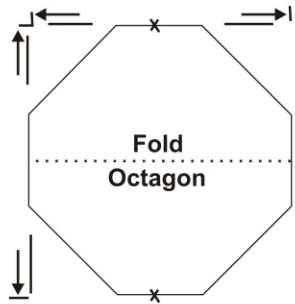

DRAW YOUR OWN:

SPA MAKE AND MODEL: _____

Buyer / Company: _____

Phone No.: _____

Address: _____

_____
_____

Ship To: _____

Phone No.: _____

Address: _____

_____
_____