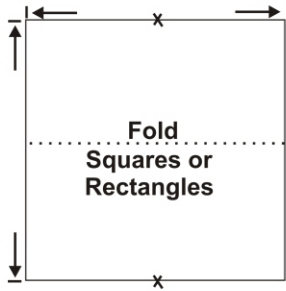

COSTOM DELUXE COVER LAYOUT

Please mark appropriate figure - use inches"
Measure from outside edge of tub.
Add if needed (including on inground spas).
We build to your dimensions.

AVAILABLE COLORS

- ☐ Lt. Gray
- ☐ Prestige Gray
- ☐ Charcoal
- ☐ Black
- ☐ Lt. Blue
- ☐ Navy
- ☐ Teal
- ☐ Hunter Green
- ☐ White
- ☐ Sand
- ☐ Prestige Teak
- ☐ Brown
- ☐ Old Teak
- ☐ Burgundy

STYLE

- ☐ Classic
- ☐ Prestige
- ☐ Walk-On