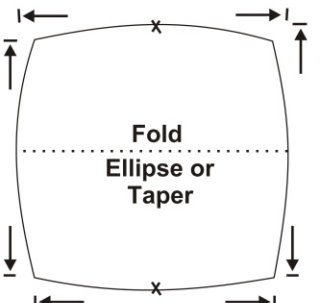

COSTOM DELUXE COVER LAYOUT

Please mark appropriate figure - use inches"
Measure from outside edge of tub.
Add if needed (including on inground spas).
We build to your dimensions.

AVAILABLE COLORS

- ☐ Lt. Gray
- ☐ Prestige Gray
- ☐ Charcoal
- ☐ Black
- ☐ Lt. Blue
- ☐ Navy
- ☐ Teal
- ☐ Hunter Green
- ☐ White
- ☐ Sand
- ☐ Prestige Teak
- ☐ Brown
- ☐ Old Teak
- ☐ Burgundy

STYLE

- ☐ Classic
- ☐ Prestige
- ☐ Walk-On